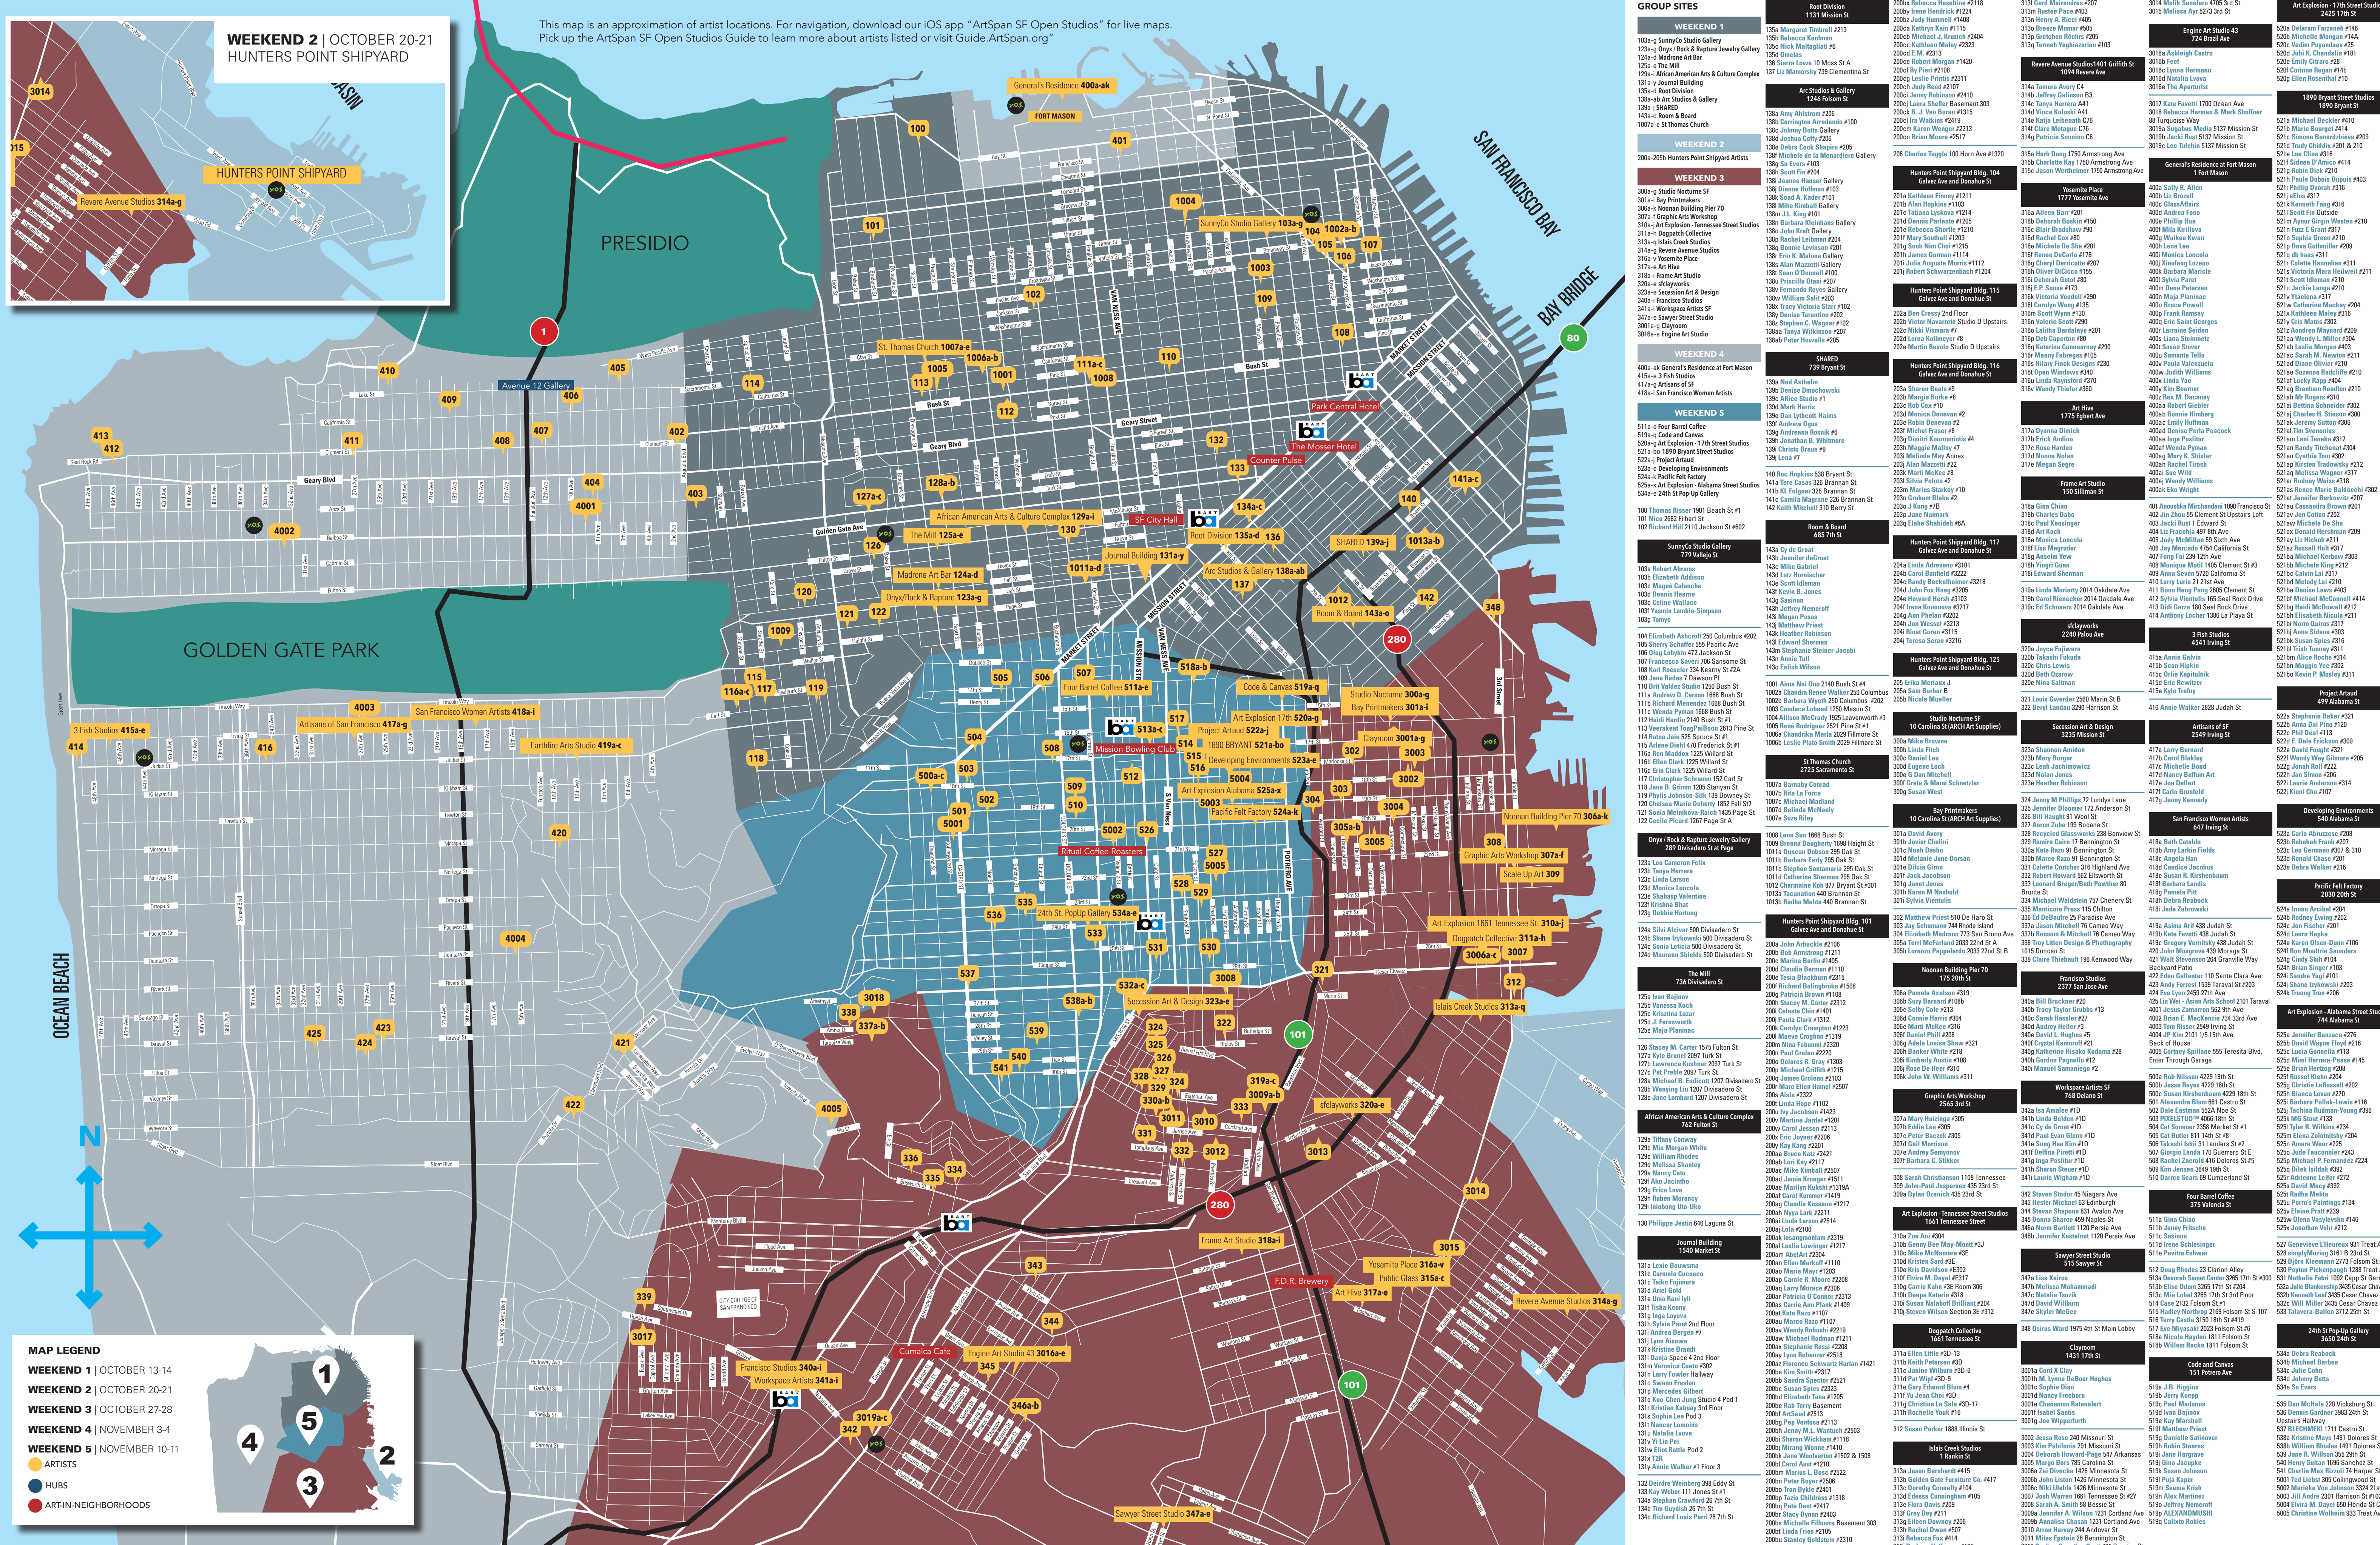

WEEKEND 2 | OCTOBER 20-21

HUNTERS POINT SHIPYARD

This map is an approximation of artist locations. For navigation, download our iOS app "ArtSpan SF Open Studios" for live maps. Pick up the ArtSpan SF Open Studios Guide to learn more about artists listed or visit Guide.ArtsPan.org"

- MAP LEGEND**
- WEEKEND 1 | OCTOBER 13-14
 - WEEKEND 2 | OCTOBER 20-21
 - WEEKEND 3 | OCTOBER 27-28
 - WEEKEND 4 | NOVEMBER 3-4
 - WEEKEND 5 | NOVEMBER 10-11
- ARTISTS
 - HUBS
 - ART-IN-NEIGHBORHOODS